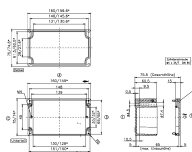

Glass-fibre reinforced polyester housing, Colour: Squirrel grey, RAL: 7000, Cover: Duroplastic polyester, Squirrel grey (RAL 7000)

Article number	Article name	GTIN (EAN)	Packaging unit
<u>4435.1</u>	CP 160/75	4044211114589	1 ST