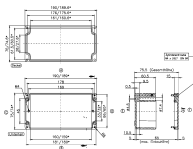

Glass-fibre reinforced polyester housing, Colour: Squirrel grey, RAL: 7000, Cover: Duroplastic polyester, Squirrel grey (RAL 7000)

Article number	Article name	GTIN (EAN)	Packaging unit
<u>4436.1</u>	CP 190/75	4044211114596	1 ST