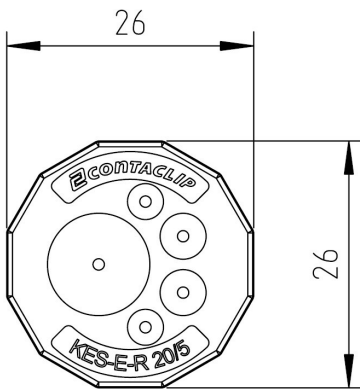

Technische Daten

Further technical data

Number of cables for cable diameters 1,0 - 3,6 mm	2
Number of cables for cable diameters 1,0 - 4,6 mm	2
Number of cables for cable diameters 1,0 - 10,6 mm	1
Mounting type	Snap-on
Degree of protection	IP54
Sheet thickness min.	1.5 mm
Sheet thickness max.	2.5 mm
Number of wires	5

Dimensions

Length	26 mm
Length of wall cutout	20 mm
Width	26 mm
Width of wall cutout	20 mm
Height	12 mm
Installation height	5 mm

Materials

Material	TPE
Flammability class UL 94	V-0
Working temperature, min.	-40 °C
Working temperature, max.	90 °C
Sealing material	TPE
Halogen-free	✓
Silicone-free	✓

Environmental Product Compliance

REACH Conform	yes
REACH Reference date	2024-01-23
REACH Candidate Substance Note	No
RoHS Conform	yes

Medien