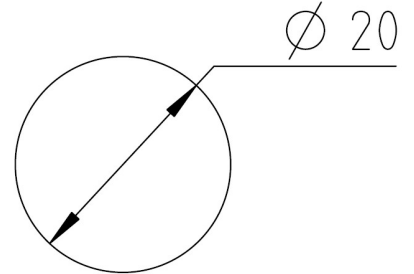

Technische Daten

Further technical data

Number of cables for cable diameters 1,0 - 3,6 mm	2
Number of cables for cable diameters 1,0 - 4,6 mm	2
Number of cables for cable diameters 1,0 - 10,6 mm	1
Mounting type	Snap-on
Degree of protection	IP54
Sheet thickness min.	1.5 mm
Sheet thickness max.	2.5 mm
Number of wires	5

Dimensions

Length	26 mm
Length of wall cutout	20 mm
Width	26 mm
Width of wall cutout	20 mm
Height	12 mm
Installation height	5 mm

Materials

Material	TPE
Flammability class UL 94	V-0
Working temperature, min.	-40 °C
Working temperature, max.	90 °C
Sealing material	TPE
Halogen-free	✓
Silicone-free	✓

Environmental Product Compliance

REACH Conform	yes
REACH Reference date	2024-01-23
REACH Candidate Substance Note	No
RoHS Conform	yes

Medien