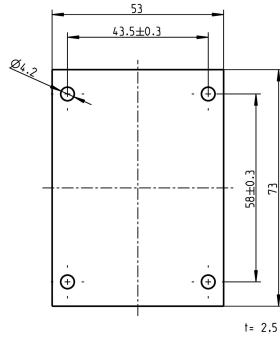

Data sheet

31070.2 MP/CG 88

Media