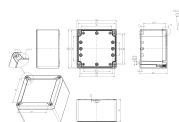

Polycarbonate housing without metric knock-outs, Colour: Light grey, RAL: 7035, Cover: Polycarbonate, Light grey

Article number	Article name	GTIN (EAN)	Packaging unit
<u>31042.2</u>	CG-PC 1212/85 OV	4044211203290	36 ST