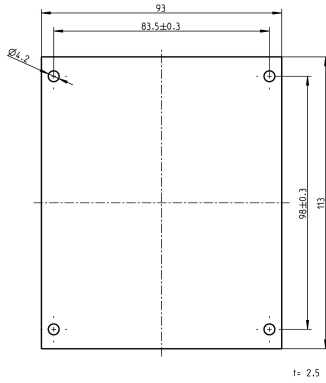

Data sheet

31072.2 MP/CG 1212

Media