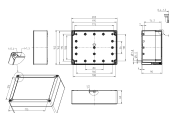

Polycarbonate housing without metric knock-outs, Colour: Light grey, RAL: 7035, Cover: Polycarbonate, Transparent

Article number	Article name	GTIN (EAN)	Packaging unit
<u>31055.2</u>	CG-PC 2015/90 OVT	4044211203405	8 ST