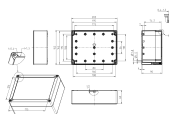

Polycarbonate housing without metric knock-outs, Colour: Light grey, RAL: 7035, Cover: Polycarbonate, Transparent

Article number	Article name	GTIN (EAN)	Packaging unit
<u>31055.2</u>	CG-PC 2015/90 OVT	4044211203405	8 ST