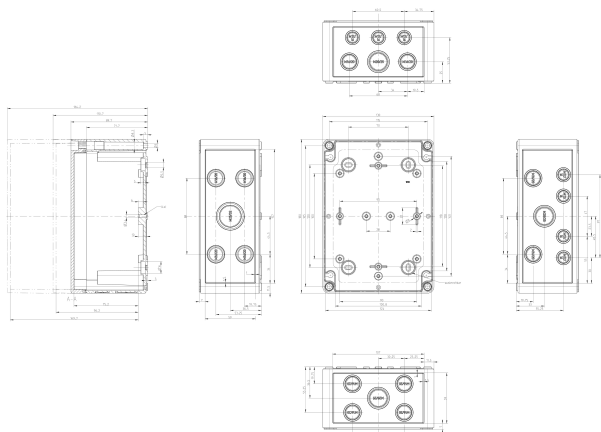

31102.3 CK 1813/111 MVT

Polystyrene housing, Colour: Grey, RAL: Similar to 7035, Cover: Polycarbonate, Transparent

RAL: Ähnlich 7035

Business data

Article number	31102.3
Article name	CK 1813/111 MVT
GTIN (EAN)	4044211203634
Packaging unit	12
Quantity unit	PC
Weight per piece (not including packaging)	576.7 g
Weight per piece (including packaging)	576.7 g
Unit of weight	G
Customs number	39269097
Country of origin	DE
Product description	Polystyrene housing
Colour	Grey