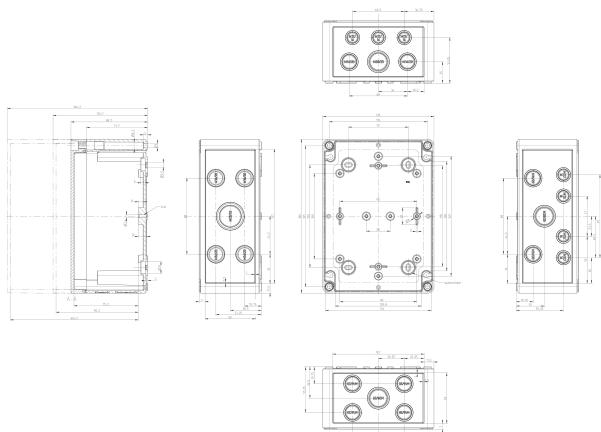

31117.2 CK-PC 1813/111 MVT

Glass-fibre reinforced polycarbonate housing with metric knock-outs, Colour: Grey, RAL: Similar to 7035, Cover: Polycarbonate, Transparent

RAL: Ähnlich 7035

Business data

Article number	<u>31117.2</u>
Article name	CK-PC 1813/111 MVT
GTIN (EAN)	4044211203788
Packaging unit	12
Quantity unit	PC
Weight per piece (not including packaging)	515 g
Weight per piece (including packaging)	515 g
Unit of weight	G
Customs number	39269097
Country of origin	DE
Product description	Polycarbonate housing
Colour	Grey