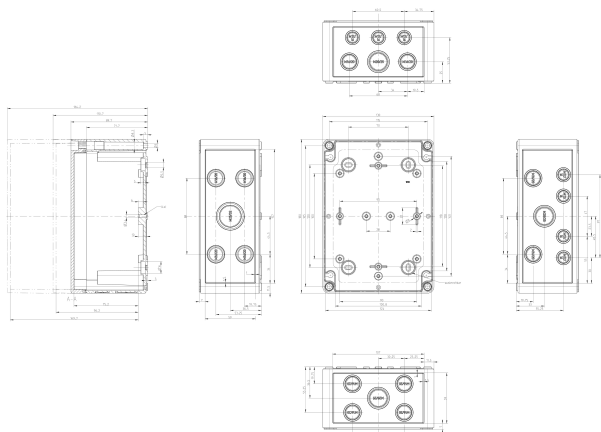

31123.2 CK-PC 1813/90 MVT

Glass-fibre reinforced polycarbonate housing with metric knock-outs, Colour: Grey, RAL: Similar to 7035, Cover: Polycarbonate, Transparent

RAL: Ähnlich 7035

Business data

Article number	<u>31123.2</u>
Article name	CK-PC 1813/90 MVT
GTIN (EAN)	4044211203849
Packaging unit	16
Quantity unit	PC
Weight per piece (not including packaging)	440 g
Weight per piece (including packaging)	440 g
Unit of weight	G
Customs number	39269097
Country of origin	DE
Product description	Polycarbonate housing
Colour	Grey

Technical data

Dimensions

Length	180 mm
Width	130 mm
Height	90 mm

Materials

Material	Polycarbonate
Lid material	Polycarbonate
Lid colour	Transparent
Lid screws	Polyamide 6, glass-fibre reinforced
Glass-fibre reinforced	✓
Flammability class UL 94	V-2
Flammability acc. EN 60695	960 ° C
Working temperature, min.	-35 °C
Working temperature, max.	80 °C
Sealing material	Polyurethane
Ambient temperature 24 hours	60 °C
Rel. humidity at 40 °C, max.	50 %
Short-term rel. humidity at 25 °C, max.	95 %
Halogen-free	✓
PVC-free	✓
No heavy metals	✓
Silicone-free	✓
Weather resistant	✓

Article number	Article name	GTIN (EAN)	Packaging unit
<u>4563.4</u>	MP/CK 1813	4044211203856	1 ST

DIN rail section TS 35/7.5

DIN rail, slotted, Width: 35 mm, Height: 7.5 mm, Material: Steel, Colour: natural