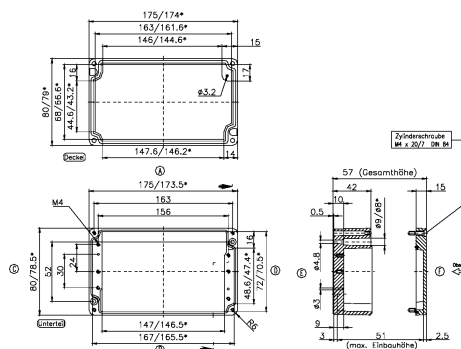

Data sheet

4006.0 CA 175/57

Media