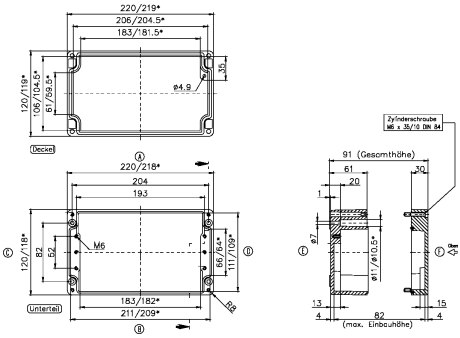

Data sheet

4009.0 CA 220/90

Media