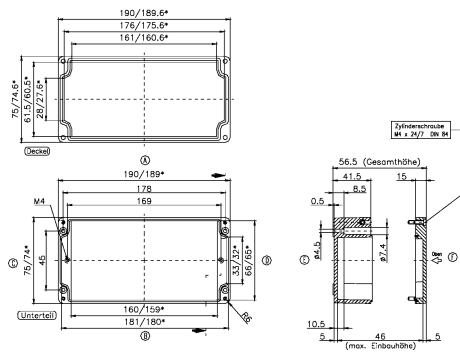

Technical data

Dimensions

Length	190 mm
Width	75 mm
Height	55 mm

Materials

Material	Duro-plastic polyester
Lid material	Duro-plastic polyester
Lid colour	Squirrel grey (RAL 7000)
Lid screws	Stainless steel V2A
Glass-fibre reinforced	✓
Flammability class UL 94	V-0
Working temperature, min.	-40 °C
Working temperature, max.	100 °C
Sealing material	Chloroprene
Halogen-free	✓

Further technical data

Degree of protection	IP66
Protection class	II
Impact resistance	IK08
Dielectric strength	18 kV/mm
Surface resistance	>10 ¹² Ohm
Lower part with earthing screws	✓

Environmental Product Compliance

REACH Conform	yes
REACH Reference date	2024-01-23
REACH Candidate Substance Note	No
RoHS Conform	yes

Data sheet

4023.1 CP 190/55

Media

Accessories

Outer joints

Outer joints, Colour: Silver-grey

Article number	Article name	GTIN (EAN)	Packaging unit
<u>4509.6</u>	AG/CP/CA (Paar)	4044211063979	1 ST

Article number	Article name	GTIN (EAN)	Packaging unit
<u>4502.8</u>	MP/P 190	4044211063603	1 ST

DIN rail section TS 15/5.5

DIN rail, slotted, Width: 15 mm, Height: 5.5 mm, Material: Steel, Colour: natural