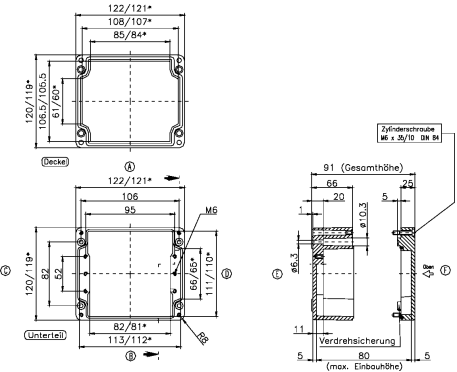

Data sheet

4024.1 CP 122/90

Glass-fibre reinforced polyester housing, Colour: Squirrel grey, RAL: 7000, Cover: Duro-plastic polyester, Squirrel grey (RAL 7000)

RAL: 7000

Business data

Article number	<u>4024.1</u>
Article name	CP 122/90
GTIN (EAN)	4044211061579
Packaging unit	1
Quantity unit	PC
Weight per piece (not including packaging)	740 g
Weight per piece (including packaging)	780 g
Unit of weight	G
Customs number	39269097
Country of origin	DE
Product description	Polyester housing
Colour	Squirrel grey (RAL 7000)

Technical data

Dimensions

Length	122 mm
Width	120 mm
Height	90 mm

Materials

Material	Duro-plastic polyester
Lid material	Duro-plastic polyester
Lid colour	Squirrel grey (RAL 7000)
Lid screws	Stainless steel V2A
Glass-fibre reinforced	✓
Flammability class UL 94	V-0
Working temperature, min.	-40 °C
Working temperature, max.	100 °C
Sealing material	Chloroprene
Halogen-free	✓

REACH Conform	yes
REACH Reference date	2024-01-23
REACH Candidate Substance Note	No
RoHS Conform	yes

Data sheet

4024.1 CP 122/90

Media

Accessories

Outer joints

Outer joints, Colour: Silver-grey

Article number	Article name	GTIN (EAN)	Packaging unit
<u>4509.6</u>	AG/CP/CA (Paar)	4044211063979	1 ST

Article number	Article name	GTIN (EAN)	Packaging unit
<u>4503.0</u>	MP/P 122	4044211063627	1 ST

DIN rail section TS 15/5.5

DIN rail, slotted, Width: 15 mm, Height: 5.5 mm, Material: Steel, Colour: natural