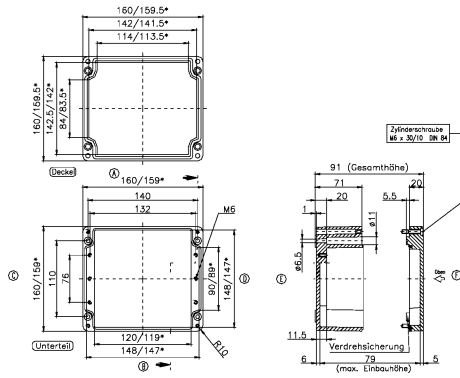

Data sheet

4025.1 CP 160/90

Media