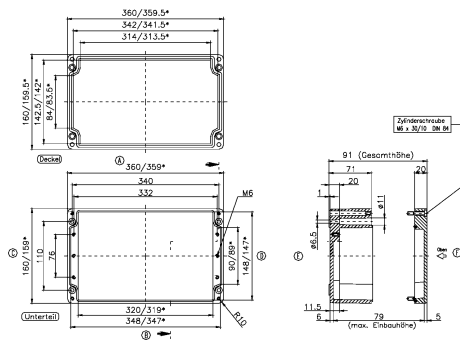

Technical data

Dimensions

Length	360 mm
Width	160 mm
Height	90 mm

Materials

Material	Duro-plastic polyester
Lid material	Duro-plastic polyester
Lid colour	Squirrel grey (RAL 7000)
Lid screws	Stainless steel V2A
Glass-fibre reinforced	✓
Flammability class UL 94	V-0
Working temperature, min.	-40 °C
Working temperature, max.	100 °C
Sealing material	Chloroprene
Halogen-free	✓

REACH Conform	yes
REACH Reference date	2024-01-23
REACH Candidate Substance Note	No
RoHS Conform	yes

Data sheet

4028.1 CP 360/90

Media

Accessories

Outer joints

Outer joints, Colour: Silver-grey

Article number	Article name	GTIN (EAN)	Packaging unit
<u>4509.6</u>	AG/CP/CA (Paar)	4044211063979	1 ST

Mounting screw

Mounting screw, M 6, Colour: natural

Article number	Article name	GTIN (EAN)	Packaging unit
<u>4558.0</u>	BS M 6x8	4044211065089	100 ST

Mounting plate

Mounting plate, Material: Steel, Surface: Galvanized, Colour: natural

Article number	Article name	GTIN (EAN)	Packaging unit
<u>4503.6</u>	MP/P 260	4044211063689	1 ST

DIN rail section TS 35/7.5

DIN rail, slotted, Width: 35 mm, Height: 7.5 mm, Material: Steel, Colour: natural