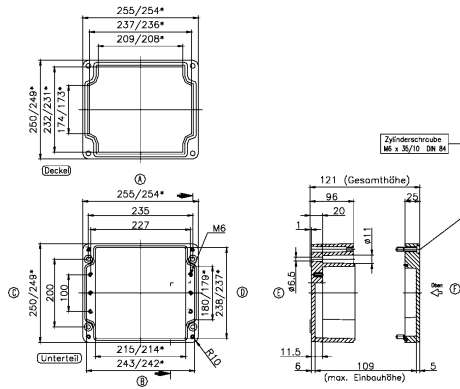

Data sheet

4029.1 CP 255/120

Media