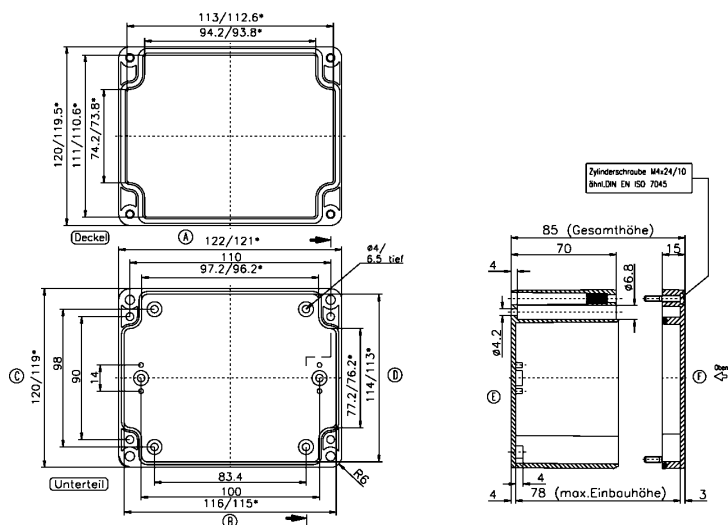

Data sheet

4048.2 CM 122/8

Polycarbonate housing, Colour: Light grey, RAL: 7035, Cover: Polycarbonate, Light grey

RAL: 7035

Business data

Article number	4048.2
Article name	CM 122/8
GTIN (EAN)	4044211061739
Packaging unit	1
Quantity unit	PC
Weight per piece (not including packaging)	306.2 g
Weight per piece (including packaging)	306.3 g
Unit of weight	G
Customs number	39269097
Country of origin	EU
Product description	Polycarbonate housing
Colour	Light grey