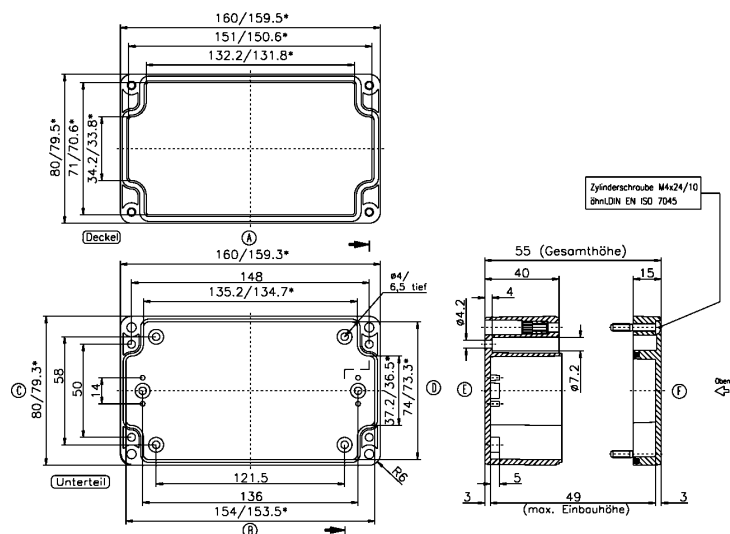

Data sheet

4065.2 CM 160/5 DT

Polycarbonate housing, Colour: Light grey, RAL: 7035, Cover: Polycarbonate, Transparent

RAL: Ähnlich 7035

Business data

Article number	<u>4065.2</u>
Article name	CM 160/5 DT
GTIN (EAN)	4044211061845
Packaging unit	1
Quantity unit	PC
Weight per piece (not including packaging)	266 g
Weight per piece (including packaging)	292 g
Unit of weight	G
Customs number	39269097
Country of origin	EU
Product description	Polycarbonate housing
Colour	Light grey

Technical data

Dimensions

Length	160 mm
Width	80 mm
Height	55 mm

Materials

Material	Polycarbonate
Lid material	Polycarbonate
Lid colour	Transparent
Lid screws	Stainless steel V2A
Flammability class UL 94	V-2
Working temperature, min.	-40 °C
Working temperature, max.	100 °C
Sealing material	Chloroprene
Cadmium-free	✓
Halogen-free	✓
Weather resistant	✓

DIN rail section TS 15/5.5

DIN rail, slotted, Width: 15 mm, Height: 5.5 mm, Material: Steel, Colour: natural

Article number	Article name	GTIN (EAN)	Packaging unit
<u>4510.8</u>	TS 15/110 mm lang	4044211064099	1 ST

DIN rail section TS 35/7.5

DIN rail, slotted, Width: 35 mm, Height: 7.5 mm, Material: Steel, Colour: natural

Article number	Article name	GTIN (EAN)	Packaging unit
<u>4508.8</u>	TS 35/112 mm lang	4044211152727	1 ST