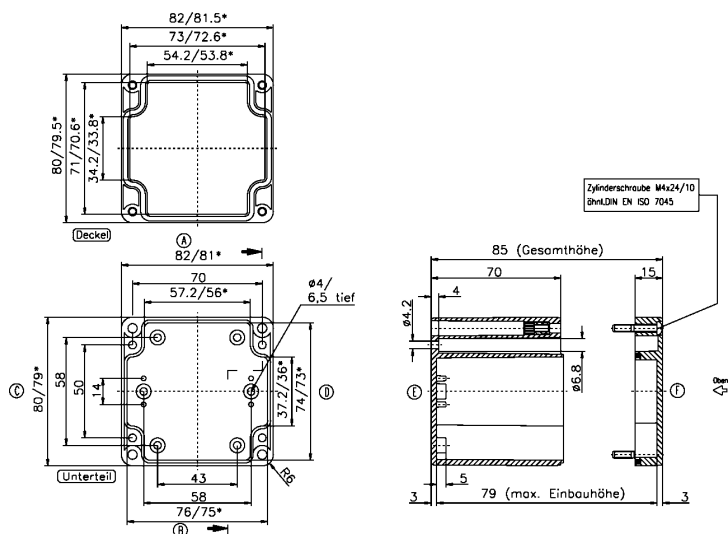

Data sheet

4082.3 CT 82/8

ABS housing, Colour: Light grey, RAL: 7035, Cover: ABS, Light grey

RAL: 9018

Business data

Article number	4082.3
Article name	CT 82/8
GTIN (EAN)	4044211061951
Packaging unit	1
Quantity unit	PC
Weight per piece (not including packaging)	163.8 g
Weight per piece (including packaging)	188.9 g
Unit of weight	G
Customs number	39269097
Country of origin	EU
Product description	ABS housing
Colour	Light grey

Technical data

Dimensions

Length	82 mm
Width	80 mm
Height	85 mm

Materials

Material	ABS
Lid material	ABS
Lid colour	Light grey
Lid screws	Stainless steel
Flammability class UL 94	HB
Working temperature, min.	-40 °C
Working temperature, max.	60 °C
Sealing material	Chloroprene
Cadmium-free	✓
Halogen-free	✓

Further technical data

Degree of protection	IP66
Protection class	II
Impact resistance	IK08
Self-tapping mounting screws for indoor installations	✓
Dielectric strength	24 kV/mm
Surface resistance	4x10 ¹⁴ Ohm

Mounting plate

Mounting plate, Material: Hard laminated paper, Colour: Brown

Article number	Article name	GTIN (EAN)	Packaging unit
<u>4504.8</u>	MP/M-T/82	4044211063795	1 ST

DIN rail section TS 15/5.5

DIN rail, slotted, Width: 15 mm, Height: 5.5 mm, Material: Steel, Colour: natural