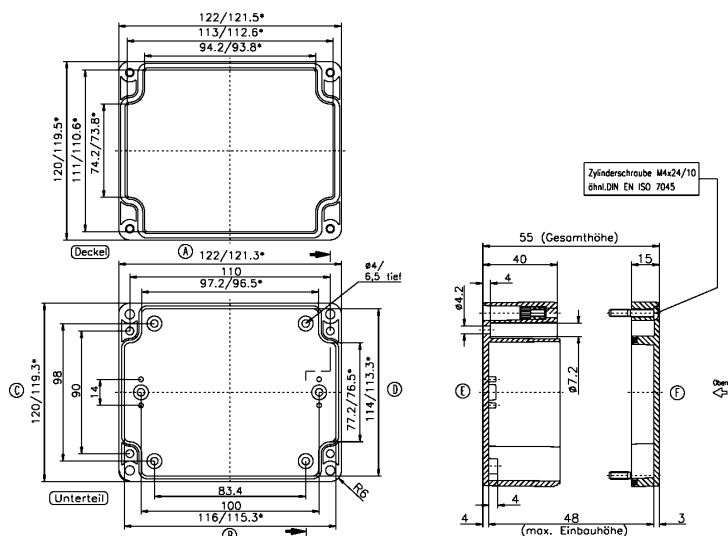

Data sheet

4087.3 CT 122/5

ABS housing, Colour: Light grey, RAL: 7035, Cover: ABS, Light grey

RAL: 9018

Business data

Article number	4087.3
Article name	CT 122/5
GTIN (EAN)	4044211062002
Packaging unit	1
Quantity unit	PC
Weight per piece (not including packaging)	209.8 g
Weight per piece (including packaging)	246.6 g
Unit of weight	G
Customs number	39269097
Country of origin	RO
Product description	ABS housing
Colour	Light grey