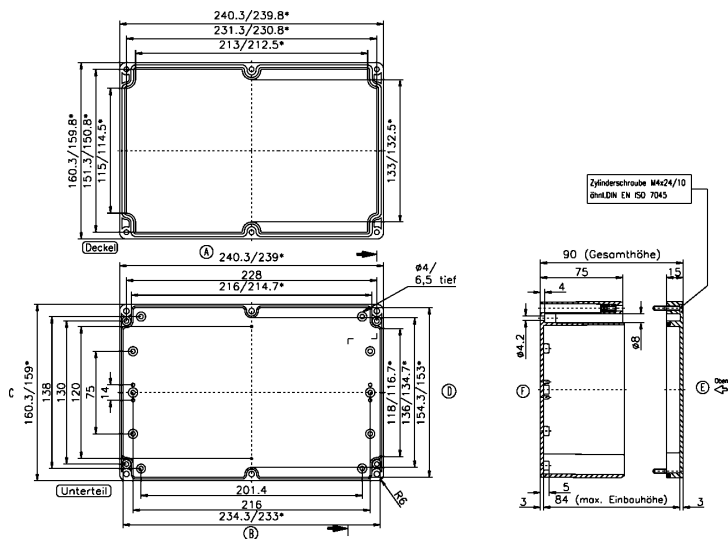

Data sheet

4092.3 CT 240/9

ABS housing, Colour: Light grey, RAL: 7035, Cover: ABS, Light grey

RAL: 9018

Business data

Article number	4092.3
Article name	CT 240/9
GTIN (EAN)	4044211062057
Packaging unit	1
Quantity unit	PC
Weight per piece (not including packaging)	547 g
Weight per piece (including packaging)	547.1 g
Unit of weight	G
Customs number	39269097
Country of origin	RO
Product description	ABS housing
Colour	Light grey

Technical data

Dimensions

Length	240 mm
Width	160 mm
Height	90 mm

Materials

Material	ABS
Lid material	ABS
Lid colour	Light grey
Lid screws	Stainless steel
Flammability class UL 94	HB
Working temperature, min.	-40 °C
Working temperature, max.	60 °C
Sealing material	Chloroprene
Cadmium-free	✓
Halogen-free	✓

Further technical data

Degree of protection	IP66
Protection class	II
Impact resistance	IK08
Self-tapping mounting screws for indoor installations	✓
Dielectric strength	24 kV/mm
Surface resistance	4x10 ¹⁴ Ohm

Mounting plate

Mounting plate, Material: Hard laminated paper, Colour: Brown

Article number	Article name	GTIN (EAN)	Packaging unit
<u>4506.0</u>	MP/M-T/240	4044211063856	1 ST

DIN rail section TS 35/7.5

DIN rail, slotted, Width: 35 mm, Height: 7.5 mm, Material: Steel, Colour: natural