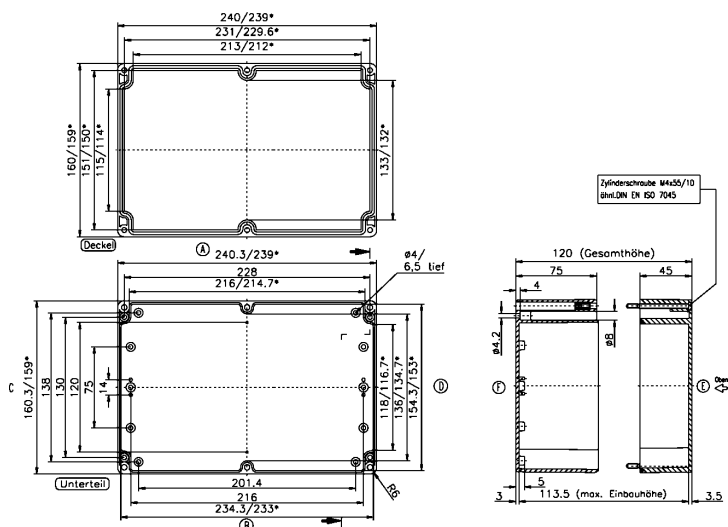

Data sheet

4093.3 CT 240/12

ABS housing, Colour: Light grey, RAL: 7035, Cover: ABS, Light grey

RAL: 9018

Business data

Article number	<u>4093.3</u>
Article name	CT 240/12
GTIN (EAN)	4044211062064
Packaging unit	1
Quantity unit	PC
Weight per piece (not including packaging)	670.4 g
Weight per piece (including packaging)	670.4 g
Unit of weight	G
Customs number	39269097
Country of origin	RO
Product description	ABS housing
Colour	Light grey