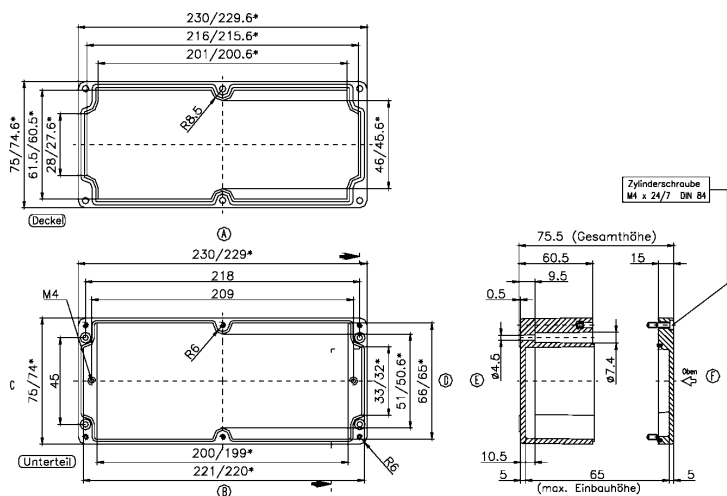

Data sheet

4198.1 CP 230/75

Glass-fibre reinforced polyester housing, Colour: Squirrel grey, RAL: 7000, Cover: Duro-plastic polyester, Squirrel grey (RAL 7000)

RAL: 7000

Business data

Article number	<u>4198.1</u>
Article name	CP 230/75
GTIN (EAN)	4044211117450
Packaging unit	1
Quantity unit	PC
Weight per piece (not including packaging)	670 g
Weight per piece (including packaging)	730 g
Unit of weight	G
Customs number	39269097
Country of origin	IN
Product description	Polyester housing
Colour	Squirrel grey (RAL 7000)