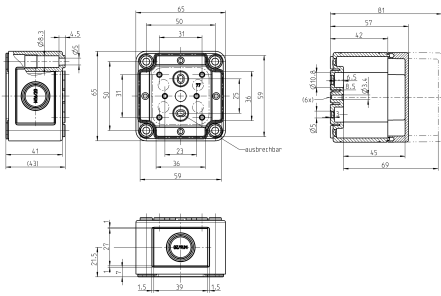

Data sheet

4201.3 CK 77/57 OV

Media