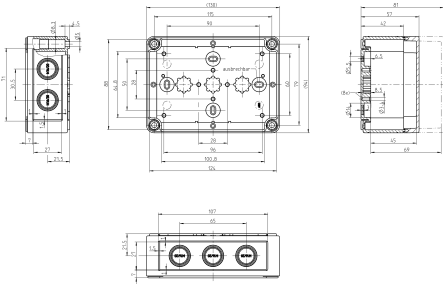

Technical data

Dimensions

Length	130 mm
Width	94 mm
Height	57 mm

Materials

Material	Polystyrene
Lid material	Polystyrene
Lid colour	Grey
Lid screws	Glass-fibre reinforced polyamide 6
Flammability class UL 94	HB
Flammability acc. EN 60695	650 ° C
Working temperature, min.	-25 °C
Working temperature, max.	40 °C
Sealing material	Polyurethane
Ambient temperature 24 hours	35 °C
Rel. humidity at 40 °C, max.	50 %
Short-term rel. humidity at 25 °C, max.	95 %
Halogen-free	✓
PVC-free	✓
No heavy metals	✓
Silicone-free	✓

REACH Conform	yes
REACH Reference date	2024-01-23
REACH Candidate Substance Note	No
RoHS Conform	yes

Media

Accessories

Outer joints

Outer joints, Colour: Grey

Article number	Article name	GTIN (EAN)	Packaging unit
<u>4512.2</u>	AG/CK 77-CK 1809	4044211064235	2 ST

DIN rail section TS 15/5.5

DIN rail, slotted, Width: 15 mm, Height: 5.5 mm, Material: Steel, Colour: natural

Article number	Article name	GTIN (EAN)	Packaging unit
<u>4559.4</u>	TS 15/106 mm lang	4044211065133	1 ST

DIN rail section TS 35/7.5

DIN rail, slotted, Width: 35 mm, Height: 7.5 mm, Material: Steel, Colour: natural

Article number	Article name	GTIN (EAN)	Packaging unit
<u>4559.5</u>	TS 35/106 mm lang	4044211065140	1 ST