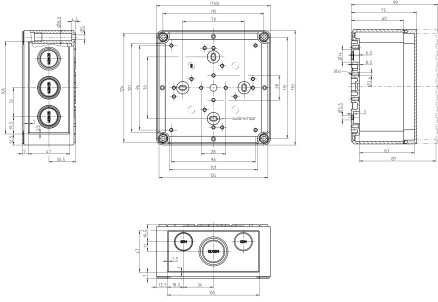

Technical data

Dimensions

Length	130 mm
Width	130 mm
Height	75 mm

Materials

Material	Polystyrene
Lid material	Polystyrene
Lid colour	Grey
Lid screws	Glass-fibre reinforced polyamide 6
Flammability class UL 94	HB
Flammability acc. EN 60695	650 ° C
Working temperature, min.	-25 °C
Working temperature, max.	40 °C
Sealing material	Polyurethane
Ambient temperature 24 hours	35 °C
Rel. humidity at 40 °C, max.	50 %
Short-term rel. humidity at 25 °C, max.	95 %
Halogen-free	✓
PVC-free	✓
No heavy metals	✓
Silicone-free	✓

REACH Conform	yes
REACH Reference date	2024-01-23
REACH Candidate Substance Note	No
RoHS Conform	yes

Media

Accessories

Outer joints

Outer joints, Colour: Grey

Article number	Article name	GTIN (EAN)	Packaging unit
<u>4512.2</u>	AG/CK 77-CK 1809	4044211064235	2 ST

DIN rail section TS 15/5.5

DIN rail, slotted, Width: 15 mm, Height: 5.5 mm, Material: Steel, Colour: natural

Article number	Article name	GTIN (EAN)	Packaging unit
<u>4559.4</u>	TS 15/106 mm lang	4044211065133	1 ST

DIN rail section TS 35/7.5

DIN rail, slotted, Width: 35 mm, Height: 7.5 mm, Material: Steel, Colour: natural

Article number	Article name	GTIN (EAN)	Packaging unit
<u>4559.5</u>	TS 35/106 mm lang	4044211065140	1 ST