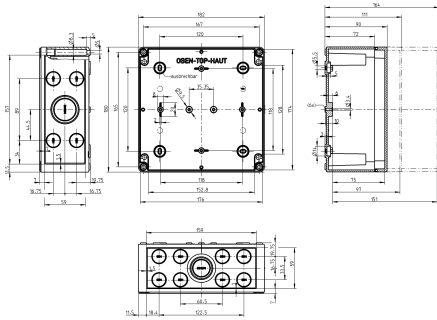

Polystyrene housing without metric knock-outs, Colour: Grey, RAL: Similar to 7035, Cover: Polystyrene, Grey

RAL: Ähnlich 7035

Business data

Article number	<u>4277.3</u>
Article name	CK 1818/165 OV
GTIN (EAN)	4044211062989
Packaging unit	4
Quantity unit	PC
Weight per piece (not including packaging)	633.7 g
Weight per piece (including packaging)	633.71 g
Unit of weight	G
Customs number	39269097
Country of origin	DE
Product description	Polystyrene housing
Colour	Grey

Technical data

Dimensions

Length	182 mm
Width	180 mm
Height	165 mm

Materials

Material	Polystyrene
Lid material	Polystyrene
Lid colour	Grey
Lid screws	Glass-fibre reinforced polyamide 6
Flammability class UL 94	HB
Flammability acc. EN 60695	650 ° C
Working temperature, min.	-25 °C
Working temperature, max.	40 °C
Sealing material	Polyurethane
Ambient temperature 24 hours	35 °C
Rel. humidity at 40 °C, max.	50 %
Short-term rel. humidity at 25 °C, max.	95 %
Halogen-free	✓
PVC-free	✓
No heavy metals	✓
Silicone-free	✓

REACH Conform	yes
REACH Reference date	2024-01-23
REACH Candidate Substance Note	No
RoHS Conform	yes

Media

Accessories

Outer joints

Outer joints, Colour: Grey

Article number	Article name	GTIN (EAN)	Packaging unit
<u>4512.3</u>	AG/CK 1811-CK 3625	4044211064242	1 ST

DIN rail section TS 35/7.5

DIN rail, slotted, Width: 35 mm, Height: 7.5 mm, Material: Steel, Colour: natural

Article number	Article name	GTIN (EAN)	Packaging unit
<u>4507.4</u>	TS 35/144 mm lang	4044211152581	1 ST