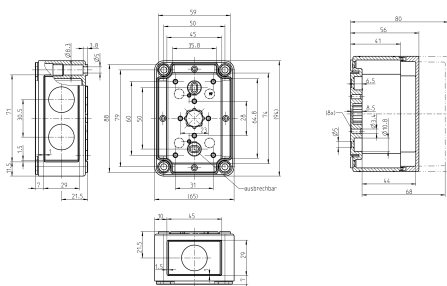

Data sheet

4321.3 CK 97/57 MVT

Media