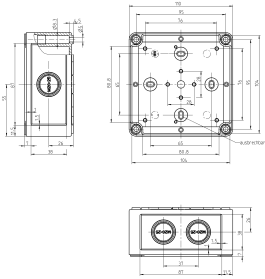

Technical data

Dimensions

Length	110 mm
Width	110 mm
Height	66 mm

Materials

Material	Polystyrene
Lid material	Polystyrene
Lid colour	Grey
Lid screws	Glass-fibre reinforced polyamide 6
Flammability class UL 94	HB
Flammability acc. EN 60695	650 ° C
Working temperature, min.	-25 °C
Working temperature, max.	40 °C
Sealing material	Polyurethane
Ambient temperature 24 hours	35 °C
Rel. humidity at 40 °C, max.	50 %
Short-term rel. humidity at 25 °C, max.	95 %
Halogen-free	✓
PVC-free	✓
No heavy metals	✓
Silicone-free	✓

REACH Conform	yes
REACH Reference date	2024-01-23
REACH Candidate Substance Note	No
RoHS Conform	yes

Media

Accessories

Outer joints

Outer joints, Colour: Grey

Article number	Article name	GTIN (EAN)	Packaging unit
<u>4512.2</u>	AG/CK 77-CK 1809	4044211064235	2 ST

DIN rail section TS 15/5.5

DIN rail, slotted, Width: 15 mm, Height: 5.5 mm, Material: Steel, Colour: natural

Article number	Article name	GTIN (EAN)	Packaging unit
<u>4559.2</u>	TS 15/87 mm lang	4044211065119	1 ST

DIN rail section TS 35/7.5

DIN rail, slotted, Width: 35 mm, Height: 7.5 mm, Material: Steel, Colour: natural

Article number	Article name	GTIN (EAN)	Packaging unit
<u>4559.3</u>	TS 35/87 mm lang	4044211065126	1 ST