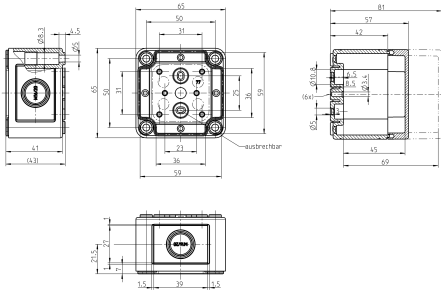

Glass-fibre reinforced polycarbonate housing, Colour: Grey, RAL: Similar to 7035, Cover: Polycarbonate, Transparent

RAL: Ähnlich 7035

Business data

Article number	4373.2
Article name	CK-PC 77/57 MVT
GTIN (EAN)	4044211116927
Packaging unit	40
Quantity unit	PC
Weight per piece (not including packaging)	85 g
Weight per piece (including packaging)	85.01 g
Unit of weight	G
Customs number	39269097
Country of origin	EU
Product description	Polycarbonate housing
Colour	Grey

Technical data

Dimensions

Length	65 mm
Width	65 mm
Height	57 mm

Materials

Material	Polycarbonate
Lid material	Polycarbonate
Lid colour	Transparent
Lid screws	Polyamide 6, glass-fibre reinforced
Glass-fibre reinforced	✓
Flammability class UL 94	V-2
Flammability acc. EN 60695	960 ° C
Working temperature, min.	-35 °C
Working temperature, max.	80 °C
Sealing material	Polyurethane
Ambient temperature 24 hours	60 °C
Rel. humidity at 40 °C, max.	50 %
Short-term rel. humidity at 25 °C, max.	95 %
Halogen-free	✓
PVC-free	✓
No heavy metals	✓
Silicone-free	✓
Weather resistant	✓

Technical data

Environmental Product Compliance

REACH Conform	yes
REACH Reference date	2024-01-23
REACH Candidate Substance Note	No
RoHS Conform	yes

Media

4373.2 CK-PC 77/57 MVT

Accessories

Outer joints

Outer joints, Colour: Grey

Article number	Article name	GTIN (EAN)	Packaging unit
<u>4511.0</u>	MP/CK 77	4044211064112	1 ST

DIN rail section TS 15/5.5

DIN rail, slotted, Width: 15 mm, Height: 5.5 mm, Material: Steel, Colour: natural