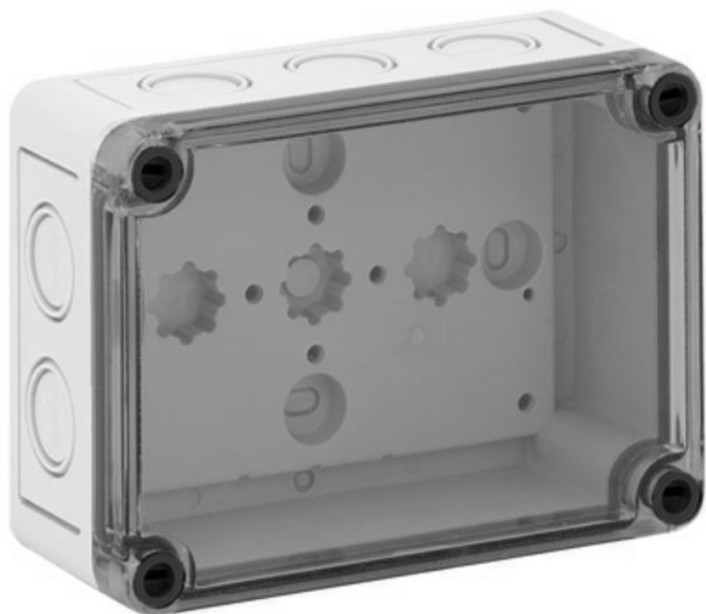

4389.2 CK-PC 1309/57 MVT

Glass-fibre reinforced polycarbonate housing, Colour: Grey, RAL: Similar to 7035, Cover: Polycarbonate, Transparent

RAL: Ähnlich 7035

Business data

Article number	4389.2
Article name	CK-PC 1309/57 MVT
GTIN (EAN)	4044211117078
Packaging unit	30
Quantity unit	PC
Weight per piece (not including packaging)	153 g
Weight per piece (including packaging)	153.01 g
Unit of weight	G
Customs number	39269097
Country of origin	EU
Product description	Polycarbonate housing
Colour	Grey

Technical data

Dimensions

Length	130 mm
Width	94 mm
Height	57 mm

Materials

Material	Polycarbonate
Lid material	Polycarbonate
Lid colour	Transparent
Lid screws	Polyamide 6, glass-fibre reinforced
Glass-fibre reinforced	✓
Flammability class UL 94	V-2
Flammability acc. EN 60695	960 ° C
Working temperature, min.	-35 °C
Working temperature, max.	80 °C
Sealing material	Polyurethane
Ambient temperature 24 hours	60 °C
Rel. humidity at 40 °C, max.	50 %
Short-term rel. humidity at 25 °C, max.	95 %
Halogen-free	✓
PVC-free	✓
No heavy metals	✓
Silicone-free	✓
Weather resistant	✓

Article number	Article name	GTIN (EAN)	Packaging unit
<u>4512.2</u>	AG/CK 77-CK 1809	4044211064235	2 ST

Mounting plate

Mounting plate, Material: Hard laminated paper, Surface: Melamine laminated, Colour: Grey, RAL: 7035

Article number	Article name	GTIN (EAN)	Packaging unit
<u>4511.4</u>	MP/CK 1309	4044211064150	1 ST

DIN rail section TS 15/5.5

DIN rail, slotted, Width: 15 mm, Height: 5.5 mm, Material: Steel, Colour: natural