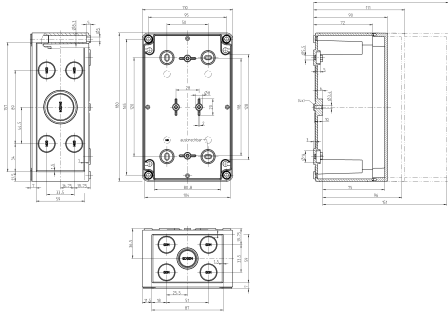

Technical data

Dimensions

Length	180 mm
Width	110 mm
Height	90 mm

Materials

Material	Polycarbonate
Lid material	Polycarbonate
Lid colour	Transparent
Lid screws	Polyamide 6, glass-fibre reinforced
Glass-fibre reinforced	✓
Flammability class UL 94	V-2
Flammability acc. EN 60695	960 ° C
Working temperature, min.	-35 °C
Working temperature, max.	80 °C
Sealing material	Polyurethane
Ambient temperature 24 hours	60 °C
Rel. humidity at 40 °C, max.	50 %
Short-term rel. humidity at 25 °C, max.	95 %
Halogen-free	✓
PVC-free	✓
No heavy metals	✓
Silicone-free	✓
Weather resistant	✓

Technical data

Environmental Product Compliance

REACH Conform	yes
REACH Reference date	2024-01-23
REACH Candidate Substance Note	No
RoHS Conform	yes

Media

4401.2 CK-PC 1811/90 MVT

Accessories

Outer joints

Outer joints, Colour: Grey

Article number	Article name	GTIN (EAN)	Packaging unit
<u>4511.7</u>	MP/CK 1811	4044211064181	1 ST

DIN rail section TS 35/7.5

DIN rail, slotted, Width: 35 mm, Height: 7.5 mm, Material: Steel, Colour: natural