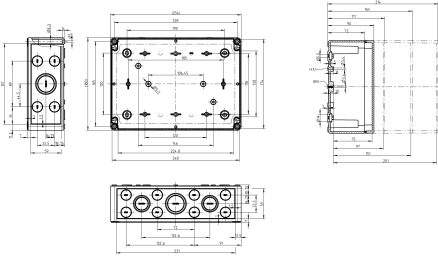

Data sheet

4420.2 CK-PC 2518/90 MV

Media