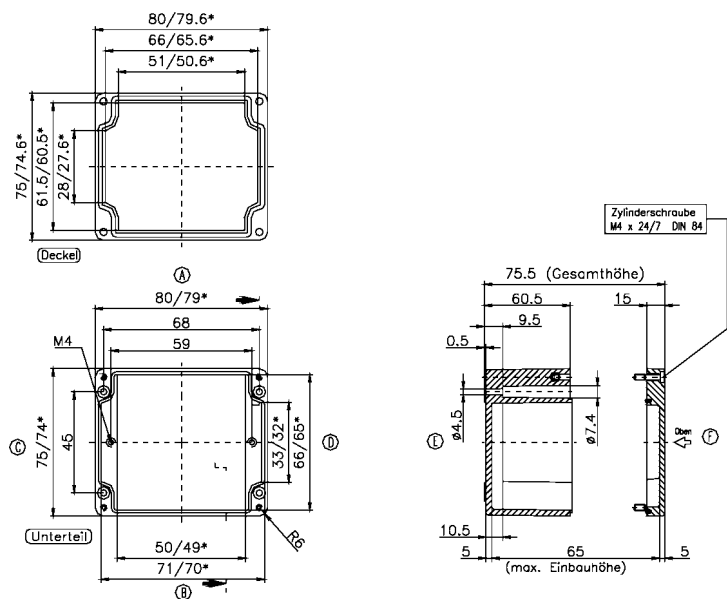

Data sheet

4439.1 CP 80/75

Glass-fibre reinforced polyester housing, Colour: Squirrel grey, RAL: 7000, Cover: Duro-plastic polyester, Squirrel grey (RAL 7000)

RAL: 7000

Business data

Article number	4439.1
Article name	CP 80/75
GTIN (EAN)	4044211117443
Packaging unit	1
Quantity unit	PC
Weight per piece (not including packaging)	300 g
Weight per piece (including packaging)	318 g
Unit of weight	G
Customs number	39269097
Country of origin	DE
Product description	Polyester housing
Colour	Squirrel grey (RAL 7000)

Technical data

Dimensions

Length	80 mm
Width	75 mm
Height	75 mm

Materials

Material	Duro-plastic polyester
Lid material	Duro-plastic polyester
Lid colour	Squirrel grey (RAL 7000)
Lid screws	Stainless steel V2A
Glass-fibre reinforced	✓
Flammability class UL 94	V-0
Working temperature, min.	-40 °C
Working temperature, max.	100 °C
Sealing material	Chloroprene
Halogen-free	✓

REACH Conform	yes
REACH Reference date	2024-01-23
REACH Candidate Substance Note	No
RoHS Conform	yes

Media

Accessories

Mounting screw

Mounting screw, M 4, Colour: natural

Article number	Article name	GTIN (EAN)	Packaging unit
<u>4557.0</u>	BS M 4x5	4044211065072	100 ST

DIN rail section TS 15/5.5

DIN rail, slotted, Width: 15 mm, Height: 5.5 mm, Material: Steel, Colour: natural

Article number	Article name	GTIN (EAN)	Packaging unit
<u>4507.8</u>	TS 15/68 mm lang	4044211152628	1 ST