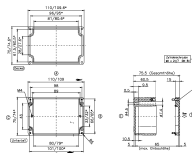

##INVERSE##CONTA-BOX

Glass-fibre reinforced polyester housing, Colour: Squirrel grey, RAL: 7000, Cover: Duroplastic polyester, Squirrel grey (RAL 7000)

Article number	Article name	GTIN (EAN)	Packaging unit
<u>4434.1</u>	CP 110/75	4044211114572	1 ST