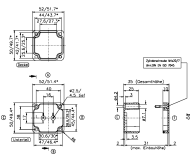

Article number	Article name	GTIN (EAN)	Packaging unit
<u>4040.2</u>	CM 52	4044211061654	1 ST

Polycarbonate housing, Colour: Light grey, RAL: 7035, Cover: Polycarbonate, Light grey

Article number	Article name	GTIN (EAN)	Packaging unit
<u>4040.2</u>	CM 52	4044211061654	1 ST