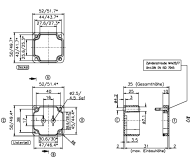

Polycarbonate housing, Colour: Light grey, RAL: 7035, Cover: Polycarbonate, Light grey

Article number	Article name	GTIN (EAN)	Packaging unit
<u>4040.2</u>	CM 52	4044211061654	1 ST