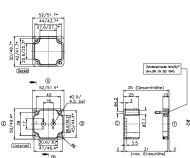

##INVERSE##CONTA-BOX

ABS housing, Colour: Light grey, RAL: 7035, Cover: ABS, Light grey

Article number	Article name	GTIN (EAN)	Packaging unit
<u>4080.3</u>	CT 52	4044211061937	1 ST