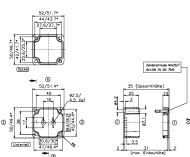

Accessories

Housing

ABS housing, Colour: Light grey, RAL: 7035, Cover: ABS, Light grey

Article number	Article name	GTIN (EAN)	Packaging unit
<u>4080.3</u>	CT 52	4044211061937	1 ST