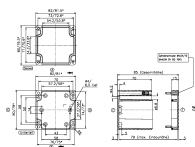

Accessories

Housing

ABS housing, Colour: Light grey, RAL: 7035, Cover: ABS, Light grey

Article number	Article name	GTIN (EAN)	Packaging unit
<u>4082.3</u>	CT 82/8	4044211061951	1 ST