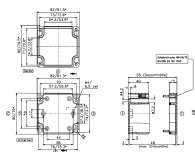

Polycarbonate housing, Colour: Light grey, RAL: 7035, Cover: Polycarbonate, Transparent

Article number	Article name	GTIN (EAN)	Packaging unit
<u>4061.2</u>	CM 82/5 DT	4044211061807	1 ST