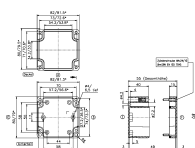

ABS housing, Colour: Light grey, RAL: 7035, Cover: ABS, Light grey

Article number	Article name	GTIN (EAN)	Packaging unit
<u>4081.3</u>	CT 82/5	4044211061944	1 ST