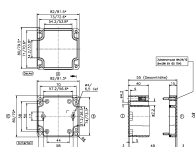

ABS housing, Colour: Light grey, RAL: 7035, Cover: ABS, Light grey

Article number	Article name	GTIN (EAN)	Packaging unit
<u>4081.3</u>	CT 82/5	4044211061944	1 ST