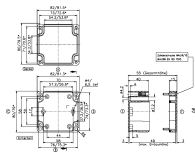

Data sheet

4504.8 MP/M-T/82

##INVERSE##CONTA-BOX

Polycarbonate housing, Colour: Light grey, RAL: 7035, Cover: Polycarbonate, Transparent

Article number	Article name	GTIN (EAN)	Packaging unit
<u>4061.2</u>	CM 82/5 DT	4044211061807	1 ST