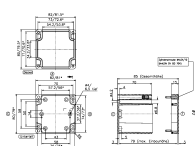

Article number	Article name	GTIN (EAN)	Packaging unit
<u>4081.3</u>	CT 82/5	4044211061944	1 ST

Polycarbonate housing, Colour: Light grey, RAL: 7035, Cover: Polycarbonate, Light grey

Article number	Article name	GTIN (EAN)	Packaging unit
<u>4042.2</u>	CM 82/8	4044211061678	1 ST