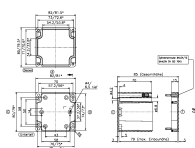

##INVERSE##CONTA-BOX

ABS housing, Colour: Light grey, RAL: 7035, Cover: ABS, Light grey

Article number	Article name	GTIN (EAN)	Packaging unit
<u>4082.3</u>	CT 82/8	4044211061951	1 ST