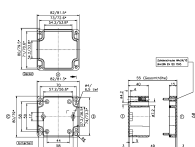

Article number	Article name	GTIN (EAN)	Packaging unit
<u>4081.3</u>	CT 82/5	4044211061944	1 ST

Polycarbonate housing, Colour: Light grey, RAL: 7035, Cover: Polycarbonate, Light grey

Article number	Article name	GTIN (EAN)	Packaging unit
<u>4042.2</u>	CM 82/8	4044211061678	1 ST