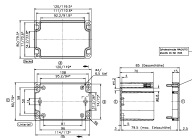

Polycarbonate housing, Colour: Light grey, RAL: 7035, Cover: Polycarbonate, Light grey

Article number	Article name	GTIN (EAN)	Packaging unit
<u>4044.2</u>	CM 120/8	4044211061692	1 ST