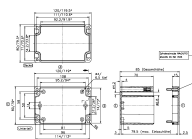

Accessories

Housing

ABS housing, Colour: Light grey, RAL: 7035, Cover: ABS, Light grey

Article number	Article name	GTIN (EAN)	Packaging unit
<u>4084.3</u>	CT 120/8	4044211061975	1 ST