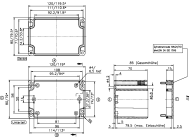

##INVERSE##CONTA-BOX

Polycarbonate housing, Colour: Light grey, RAL: 7035, Cover: Polycarbonate, Light grey

Article number	Article name	GTIN (EAN)	Packaging unit
<u>4044.2</u>	CM 120/8	4044211061692	1 ST