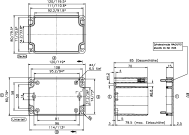

Polycarbonate housing, Colour: Light grey, RAL: 7035, Cover: Polycarbonate, Transparent

Article number	Article name	GTIN (EAN)	Packaging unit
<u>4064.2</u>	CM 120/8 DT	4044211061838	1 ST