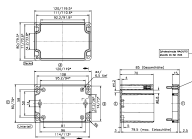

##INVERSE##CONTA-BOX

ABS housing, Colour: Light grey, RAL: 7035, Cover: ABS, Light grey

Article number	Article name	GTIN (EAN)	Packaging unit
<u>4084.3</u>	CT 120/8	4044211061975	1 ST