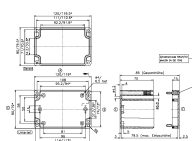

Polycarbonate housing, Colour: Light grey, RAL: 7035, Cover: Polycarbonate, Light grey

Article number	Article name	GTIN (EAN)	Packaging unit
<u>4044.2</u>	CM 120/8	4044211061692	1 ST

Polycarbonate housing, Colour: Light grey, RAL: 7035, Cover: Polycarbonate, Light grey