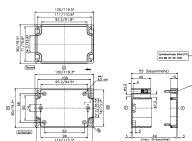

ABS housing, Colour: Light grey, RAL: 7035, Cover: ABS, Light grey

Article number	Article name	GTIN (EAN)	Packaging unit
<u>4083.3</u>	CT 120/5	4044211061968	1 ST