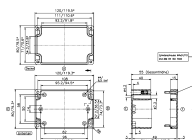

ABS housing, Colour: Light grey, RAL: 7035, Cover: ABS, Light grey

Article number	Article name	GTIN (EAN)	Packaging unit
<u>4083.3</u>	CT 120/5	4044211061968	1 ST