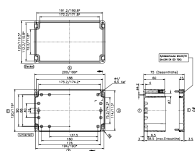

Accessories

Housing

ABS housing, Colour: Light grey, RAL: 7035, Cover: ABS, Light grey

Article number	Article name	GTIN (EAN)	Packaging unit
<u>4089.3</u>	CT 200/12	4044211062026	1 ST