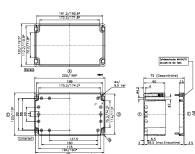

##INVERSE##CONTA-BOX

ABS housing, Colour: Light grey, RAL: 7035, Cover: ABS, Light grey

Article number	Article name	GTIN (EAN)	Packaging unit
<u>4089.3</u>	CT 200/12	4044211062026	1 ST