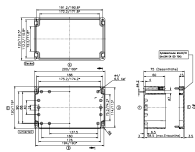

Polycarbonate housing, Colour: Light grey, RAL: 7035, Cover: Polycarbonate, Light grey

Article number	Article name	GTIN (EAN)	Packaging unit
<u>4049.2</u>	CM 200/12	4044211061746	1 ST