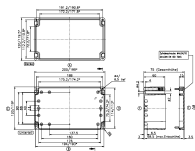

Polycarbonate housing, Colour: Light grey, RAL: 7035, Cover: Polycarbonate, Light grey

Article number	Article name	GTIN (EAN)	Packaging unit
<u>4049.2</u>	CM 200/12	4044211061746	1 ST