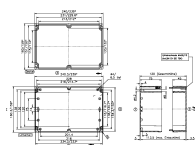

Accessories

Housing

ABS housing, Colour: Light grey, RAL: 7035, Cover: ABS, Light grey

Article number	Article name	GTIN (EAN)	Packaging unit
<u>4093.3</u>	CT 240/12	4044211062064	1 ST