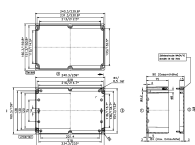

ABS housing, Colour: Light grey, RAL: 7035, Cover: ABS, Light grey

Article number	Article name	GTIN (EAN)	Packaging unit
<u>4092.3</u>	CT 240/9	4044211062057	1 ST