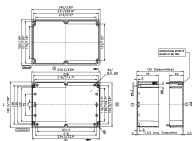

Data sheet

4506.0 MP/M-T/240

##INVERSE##CONTA-BOX

Polycarbonate housing, Colour: Light grey, RAL: 7035, Cover: Polycarbonate, Light grey

Article number	Article name	GTIN (EAN)	Packaging unit
<u>4053.2</u>	CM 240/12	4044211061784	1 ST