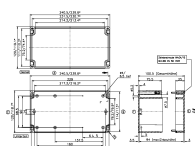

ABS housing, Colour: Light grey, RAL: 7035, Cover: ABS, Light grey

Article number	Article name	GTIN (EAN)	Packaging unit
<u>4091.3</u>	CT 240	4044211062040	1 ST