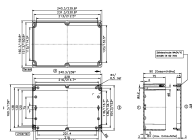

Polycarbonate housing, Colour: Light grey, RAL: 7035, Cover: Polycarbonate, Light grey

Article number	Article name	GTIN (EAN)	Packaging unit
<u>4052.2</u>	CM 240/9	4044211061777	1 ST