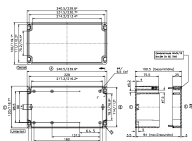

Polycarbonate housing, Colour: Light grey, RAL: 7035, Cover: Polycarbonate, Transparent

Article number	Article name	GTIN (EAN)	Packaging unit
<u>4071.2</u>	CM 240/DT	4044211061906	1 ST