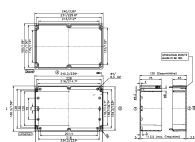

##INVERSE##CONTA-BOX

ABS housing, Colour: Light grey, RAL: 7035, Cover: ABS, Light grey

Article number	Article name	GTIN (EAN)	Packaging unit
<u>4093.3</u>	CT 240/12	4044211062064	1 ST