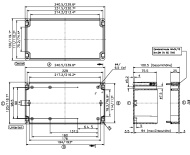

ABS housing, Colour: Light grey, RAL: 7035, Cover: ABS, Light grey

Article number	Article name	GTIN (EAN)	Packaging unit
<u>4091.3</u>	CT 240	4044211062040	1 ST