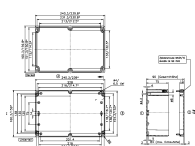

ABS housing, Colour: Light grey, RAL: 7035, Cover: ABS, Light grey

Article number	Article name	GTIN (EAN)	Packaging unit
<u>4092.3</u>	CT 240/9	4044211062057	1 ST