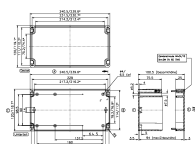

ABS housing, Colour: Light grey, RAL: 7035, Cover: ABS, Light grey

Article number	Article name	GTIN (EAN)	Packaging unit
<u>4091.3</u>	CT 240	4044211062040	1 ST