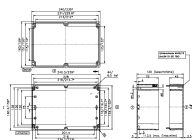

Polycarbonate housing, Colour: Light grey, RAL: 7035, Cover: Polycarbonate, Transparent

Article number	Article name	GTIN (EAN)	Packaging unit
<u>4073.2</u>	CM 240/12 DT	4044211061920	1 ST

##INVERSE##CONTA-BOX