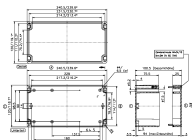

Polycarbonate housing, Colour: Light grey, RAL: 7035, Cover: Polycarbonate, Transparent

Article number	Article name	GTIN (EAN)	Packaging unit
<u>4071.2</u>	CM 240/DT	4044211061906	1 ST