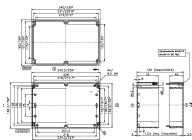

Polycarbonate housing, Colour: Light grey, RAL: 7035, Cover: Polycarbonate, Transparent

Article number	Article name	GTIN (EAN)	Packaging unit
<u>4073.2</u>	CM 240/12 DT	4044211061920	1 ST