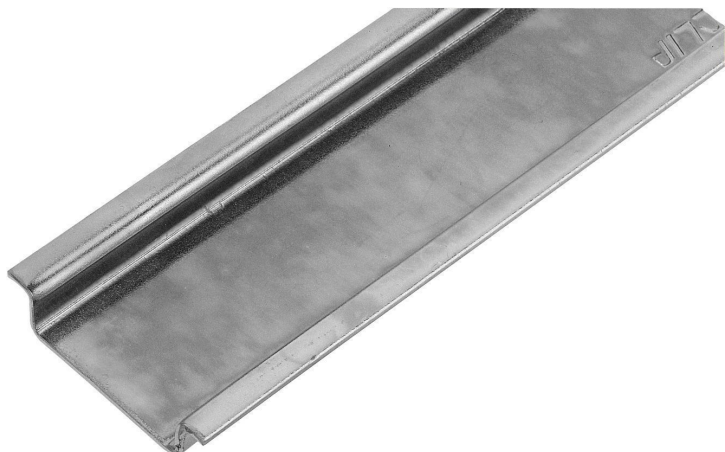

## 4507.6 TS 35/338 mm lang

DIN rail, slotted, Width: 35 mm, Height: 7.5 mm, Material: Steel, Colour: natural

### Business data

|  |                   |
|--|-------------------|
| Article number                             | 4507.6            |
| Article name                               | TS 35/338 mm lang |
| GTIN (EAN)                                 | 4044211152604     |
| Packaging unit                             | 1                 |
| Quantity unit                              | PC                |
| Weight per piece (not including packaging) | 118.3 g           |
| Weight per piece (including packaging)     | 118.3 g           |
| Unit of weight                             | G                 |
| Customs number                             | 72166190          |
| Country of origin                          | DE                |
| Prio-Article                               | 4507.0            |
| Product description                        | DIN rail          |
| Colour                                     | Natural           |

#### Dimensions

|           |        |
|-----------|--------|
| Length    | 338 mm |
| Width     | 35 mm  |
| Height    | 7.5 mm |
| Thickness | 1 mm   |
| Slotted   | ✓      |