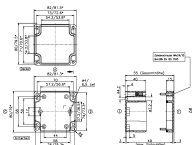

Polycarbonate housing, Colour: Light grey, RAL: 7035, Cover: Polycarbonate, Transparent

Article number	Article name	GTIN (EAN)	Packaging unit
<u>4061.2</u>	CM 82/5 DT	4044211061807	1 ST