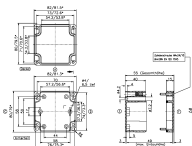

Polycarbonate housing, Colour: Light grey, RAL: 7035, Cover: Polycarbonate, Light grey

Article number	Article name	GTIN (EAN)	Packaging unit
<u>4041.2</u>	CM 82/5	4044211061661	1 ST