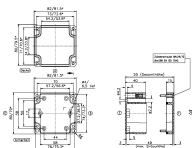

Polycarbonate housing, Colour: Light grey, RAL: 7035, Cover: Polycarbonate, Light grey

Article number	Article name	GTIN (EAN)	Packaging unit
<u>4041.2</u>	CM 82/5	4044211061661	1 ST