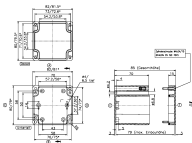

##INVERSE##CONTA-BOX

Polycarbonate housing, Colour: Light grey, RAL: 7035, Cover: Polycarbonate, Transparent

Article number	Article name	GTIN (EAN)	Packaging unit
<u>4062.2</u>	CM 82/8 DT	4044211061814	1 ST