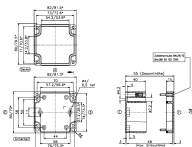

ABS housing, Colour: Light grey, RAL: 7035, Cover: ABS, Light grey

Article number	Article name	GTIN (EAN)	Packaging unit
<u>4081.3</u>	CT 82/5	4044211061944	1 ST