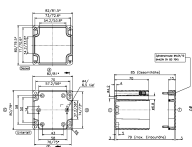

Data sheet

4507.8 TS 15/68 mm lang

Accessories

##INVERSE##CONTA-BOX

ABS housing, Colour: Light grey, RAL: 7035, Cover: ABS, Light grey

Article number	Article name	GTIN (EAN)	Packaging unit
<u>4082.3</u>	CT 82/8	4044211061951	1 ST