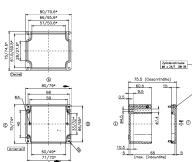

Glass-fibre reinforced polyester housing, Colour: Squirrel grey, RAL: 7000, Cover: Duroplastic polyester, Squirrel grey (RAL 7000)

Article number	Article name	GTIN (EAN)	Packaging unit
<u>4439.1</u>	CP 80/75	4044211117443	1 ST