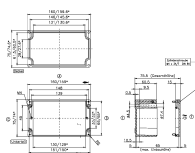

Glass-fibre reinforced polyester housing, Colour: Squirrel grey, RAL: 7000, Cover: Duroplastic polyester, Squirrel grey (RAL 7000)

Article number	Article name	GTIN (EAN)	Packaging unit
<u>4435.1</u>	CP 160/75	4044211114589	1 ST