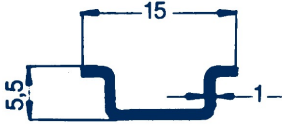

Data sheet

4508.0 TS 15/148 mm lang

Media

Data sheet

4508.0 TS 15/148 mm lang

Accessories

##INVERSE##CONTA-BOX

Glass-fibre reinforced polyester housing, Colour: Squirrel grey, RAL: 7000, Cover: Duroplastic polyester, Squirrel grey (RAL 7000)