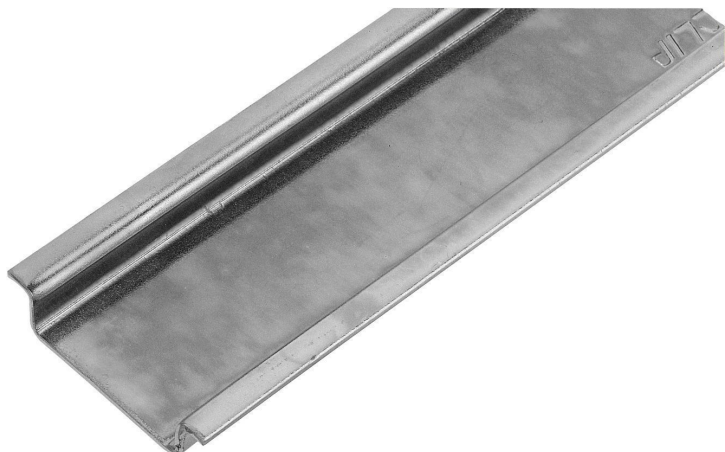

## 4508.2 TS 35/240 mm lang

DIN rail, slotted, Width: 35 mm, Height: 7.5 mm, Material: Steel, Colour: natural

### Business data

Article number	4508.2
Article name	TS 35/240 mm lang
GTIN (EAN)	4044211152666
Packaging unit	1
Quantity unit	PC
Weight per piece (not including packaging)	84 g
Weight per piece (including packaging)	84 g
Unit of weight	G
Customs number	72166190
Country of origin	DE
Prio-Article	4508.0
Product description	DIN rail
Colour	Natural

## 4508.2 TS 35/240 mm lang

---

#### Dimensions

Length	240 mm
Width	35 mm
Height	7.5 mm
Thickness	1 mm
Slotted	✓