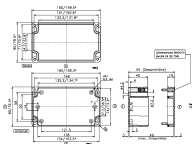

Accessories

##INVERSE##CONTA-BOX

ABS housing, Colour: Light grey, RAL: 7035, Cover: ABS, Light grey

Article number	Article name	GTIN (EAN)	Packaging unit
<u>4085.3</u>	CT 160/5	4044211061982	1 ST