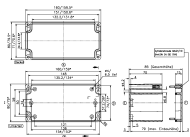

Polycarbonate housing, Colour: Light grey, RAL: 7035, Cover: Polycarbonate, Transparent

Article number	Article name	GTIN (EAN)	Packaging unit
<u>4066.2</u>	CM 160/8 DT	4044211061852	1 ST