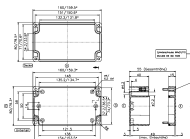

Polycarbonate housing, Colour: Light grey, RAL: 7035, Cover: Polycarbonate, Light grey

Article number	Article name	GTIN (EAN)	Packaging unit
<u>4045.2</u>	CM 160/5	4044211061708	1 ST