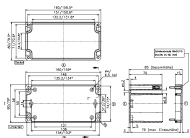

Polycarbonate housing, Colour: Light grey, RAL: 7035, Cover: Polycarbonate, Light grey

Article number	Article name	GTIN (EAN)	Packaging unit
<u>4046.2</u>	CM 160/8	4044211061715	1 ST