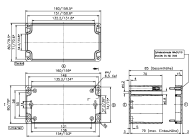

Accessories

##INVERSE##CONTA-BOX

ABS housing, Colour: Light grey, RAL: 7035, Cover: ABS, Light grey

Article number	Article name	GTIN (EAN)	Packaging unit
<u>4086.3</u>	CT 160/8	4044211061999	1 ST