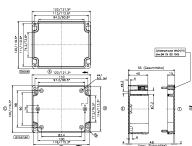

Polycarbonate housing, Colour: Light grey, RAL: 7035, Cover: Polycarbonate, Light grey

Article number	Article name	GTIN (EAN)	Packaging unit
<u>4047.2</u>	CM 122/5	4044211061722	1 ST