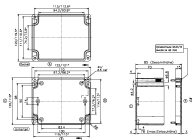

Polycarbonate housing, Colour: Light grey, RAL: 7035, Cover: Polycarbonate, Light grey

Article number	Article name	GTIN (EAN)	Packaging unit
<u>4048.2</u>	CM 122/8	4044211061739	1 ST