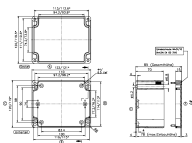

Polycarbonate housing, Colour: Light grey, RAL: 7035, Cover: Polycarbonate, Transparent

Article number	Article name	GTIN (EAN)	Packaging unit
<u>4068.2</u>	CM 122/8 DT	4044211061876	1 ST