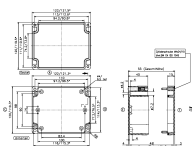

Polycarbonate housing, Colour: Light grey, RAL: 7035, Cover: Polycarbonate, Transparent

Article number	Article name	GTIN (EAN)	Packaging unit
<u>4067.2</u>	CM 122/5 DT	4044211061869	1 ST