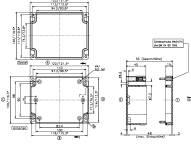

Article number	Article name	GTIN (EAN)	Packaging unit
<u>4047.2</u>	CM 122/5	4044211061722	1 ST

Data sheet

4508.8 TS 35/112 mm lang

##INVERSE##CONTA-BOX

Polycarbonate housing, Colour: Light grey, RAL: 7035, Cover: Polycarbonate, Light grey