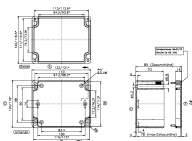

ABS housing, Colour: Light grey, RAL: 7035, Cover: ABS, Light grey

Article number	Article name	GTIN (EAN)	Packaging unit
<u>4088.3</u>	CT 122/8	4044211062019	1 ST