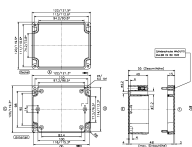

Accessories

##INVERSE##CONTA-BOX

ABS housing, Colour: Light grey, RAL: 7035, Cover: ABS, Light grey

Article number	Article name	GTIN (EAN)	Packaging unit
<u>4087.3</u>	CT 122/5	4044211062002	1 ST