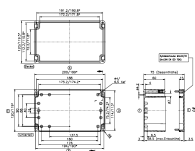

Accessories

##INVERSE##CONTA-BOX

ABS housing, Colour: Light grey, RAL: 7035, Cover: ABS, Light grey

Article number	Article name	GTIN (EAN)	Packaging unit
<u>4089.3</u>	CT 200/12	4044211062026	1 ST