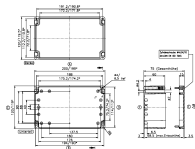

DIN rail, slotted, Width: 15 mm, Height: 5.5 mm, Material: Steel, Colour: natural

Business data

Article number	4508.9
Article name	TS 15/188 mm lang
GTIN (EAN)	4044211152734
Packaging unit	1
Quantity unit	PC
Weight per piece (not including packaging)	30.08 g
Weight per piece (including packaging)	30.08 g
Unit of weight	G
Customs number	72166190
Country of origin	DE
Prio-Article	4508.0
Product description	DIN rail
Colour	Natural

Technical data

Dimensions

Length	188 mm
Width	15 mm
Height	5.5 mm
Thickness	1 mm
Slotted	✓

Materials

Material	Steel
Surface	Galvanized, thick-film passivated

Environmental Product Compliance

REACH Conform	yes
REACH Reference date	2024-01-23
REACH Candidate Substance Note	No
RoHS Conform	yes

Data sheet

4508.9 TS 15/188 mm lang

Approvals

Standards and regulations

Standards / specifications

DIN EN 60715

Data sheet

4508.9 TS 15/188 mm lang

Article number	Article name	GTIN (EAN)	Packaging unit
<u>4069.2</u>	CM 200/12 DT	4044211061883	1 ST

Polycarbonate housing, Colour: Light grey, RAL: 7035, Cover: Polycarbonate, Light grey

Article number	Article name	GTIN (EAN)	Packaging unit
<u>4049.2</u>	CM 200/12	4044211061746	1 ST