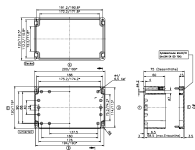

Polycarbonate housing, Colour: Light grey, RAL: 7035, Cover: Polycarbonate, Transparent

Article number	Article name	GTIN (EAN)	Packaging unit
<u>4069.2</u>	CM 200/12 DT	4044211061883	1 ST