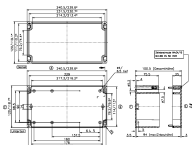

ABS housing, Colour: Light grey, RAL: 7035, Cover: ABS, Light grey

Article number	Article name	GTIN (EAN)	Packaging unit
<u>4091.3</u>	CT 240	4044211062040	1 ST