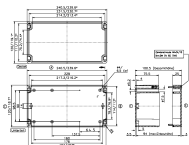

Article number	Article name	GTIN (EAN)	Packaging unit
<u>4072.2</u>	CM 240/9 DT	4044211061913	1 ST

Polycarbonate housing, Colour: Light grey, RAL: 7035, Cover: Polycarbonate, Transparent

Article number	Article name	GTIN (EAN)	Packaging unit
<u>4071.2</u>	CM 240/DT	4044211061906	1 ST