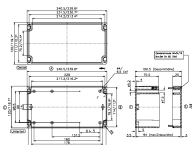

Polycarbonate housing, Colour: Light grey, RAL: 7035, Cover: Polycarbonate, Transparent

Article number	Article name	GTIN (EAN)	Packaging unit
<u>4071.2</u>	CM 240/DT	4044211061906	1 ST