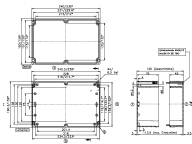

Accessories

##INVERSE##CONTA-BOX

ABS housing, Colour: Light grey, RAL: 7035, Cover: ABS, Light grey

Article number	Article name	GTIN (EAN)	Packaging unit
<u>4093.3</u>	CT 240/12	4044211062064	1 ST