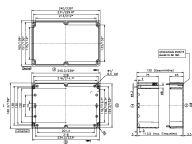

Polycarbonate housing, Colour: Light grey, RAL: 7035, Cover: Polycarbonate, Light grey

Article number	Article name	GTIN (EAN)	Packaging unit
<u>4053.2</u>	CM 240/12	4044211061784	1 ST