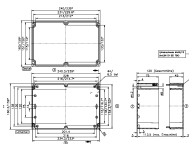

Article number	Article name	GTIN (EAN)	Packaging unit
<u>4072.2</u>	CM 240/9 DT	4044211061913	1 ST

Polycarbonate housing, Colour: Light grey, RAL: 7035, Cover: Polycarbonate, Transparent

Article number	Article name	GTIN (EAN)	Packaging unit
<u>4071.2</u>	CM 240/DT	4044211061906	1 ST