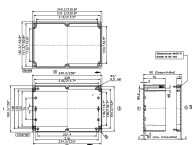

ABS housing, Colour: Light grey, RAL: 7035, Cover: ABS, Light grey

Article number	Article name	GTIN (EAN)	Packaging unit
<u>4092.3</u>	CT 240/9	4044211062057	1 ST