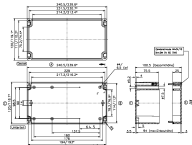

Polycarbonate housing, Colour: Light grey, RAL: 7035, Cover: Polycarbonate, Transparent

Article number	Article name	GTIN (EAN)	Packaging unit
<u>4071.2</u>	CM 240/DT	4044211061906	1 ST