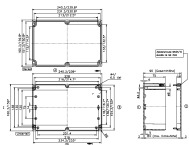

4509.1 TS 35/230 mm lang

##INVERSE##CONTA-BOX

Polycarbonate housing, Colour: Light grey, RAL: 7035, Cover: Polycarbonate, Transparent

Article number	Article name	GTIN (EAN)	Packaging unit
<u>4072.2</u>	CM 240/9 DT	4044211061913	1 ST