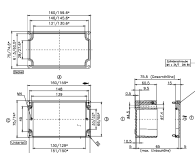

Glass-fibre reinforced polyester housing, Colour: Squirrel grey, RAL: 7000, Cover: Duroplastic polyester, Squirrel grey (RAL 7000)

Article number	Article name	GTIN (EAN)	Packaging unit
<u>4435.1</u>	CP 160/75	4044211114589	1 ST