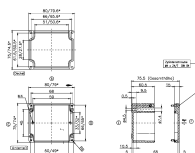

Glass-fibre reinforced polyester housing, Colour: Squirrel grey, RAL: 7000, Cover: Duroplastic polyester, Squirrel grey (RAL 7000)

Article number	Article name	GTIN (EAN)	Packaging unit
<u>4439.1</u>	CP 80/75	4044211117443	1 ST