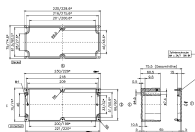

Glass-fibre reinforced polyester housing, Colour: Squirrel grey, RAL: 7000, Cover: Duroplastic polyester, Squirrel grey (RAL 7000)

Article number	Article name	GTIN (EAN)	Packaging unit
<u>4198.1</u>	CP 230/75	4044211117450	1 ST