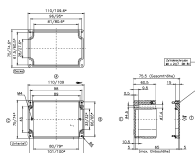

Glass-fibre reinforced polyester housing, Colour: Squirrel grey, RAL: 7000, Cover: Duroplastic polyester, Squirrel grey (RAL 7000)

Article number	Article name	GTIN (EAN)	Packaging unit
<u>4434.1</u>	CP 110/75	4044211114572	1 ST