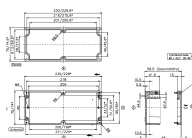

Glass-fibre reinforced polyester housing, Colour: Squirrel grey, RAL: 7000, Cover: Duroplastic polyester, Squirrel grey (RAL 7000)

Article number	Article name	GTIN (EAN)	Packaging unit
<u>4437.1</u>	CP 230/55	4044211114602	1 ST