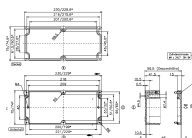

Glass-fibre reinforced polyester housing, Colour: Squirrel grey, RAL: 7000, Cover: Duroplastic polyester, Squirrel grey (RAL 7000)

Article number	Article name	GTIN (EAN)	Packaging unit
<u>4437.1</u>	CP 230/55	4044211114602	1 ST