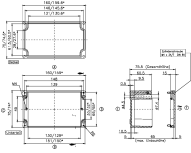

##INVERSE##CONTA-BOX

Glass-fibre reinforced polyester housing, Colour: Squirrel grey, RAL: 7000, Cover: Duroplastic polyester, Squirrel grey (RAL 7000)

Article number	Article name	GTIN (EAN)	Packaging unit
<u>4435.1</u>	CP 160/75	4044211114589	1 ST