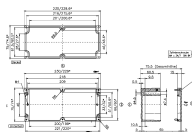

Glass-fibre reinforced polyester housing, Colour: Squirrel grey, RAL: 7000, Cover: Duroplastic polyester, Squirrel grey (RAL 7000)

Article number	Article name	GTIN (EAN)	Packaging unit
<u>4198.1</u>	CP 230/75	4044211117450	1 ST