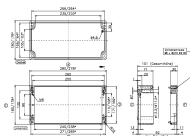

Aluminium housing, Surface: Powder-varnish coating, Colour: Silver-grey, RAL: 7001

Article number	Article name	GTIN (EAN)	Packaging unit
<u>4438.0</u>	CA 280/100	4044211114619	1 ST