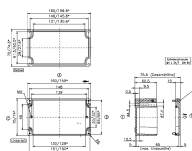

Glass-fibre reinforced polyester housing, Colour: Squirrel grey, RAL: 7000, Cover: Duroplastic polyester, Squirrel grey (RAL 7000)

Article number	Article name	GTIN (EAN)	Packaging unit
<u>4435.1</u>	CP 160/75	4044211114589	1 ST