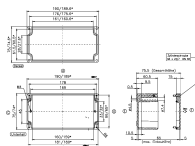

Glass-fibre reinforced polyester housing, Colour: Squirrel grey, RAL: 7000, Cover: Duroplastic polyester, Squirrel grey (RAL 7000)

Article number	Article name	GTIN (EAN)	Packaging unit
<u>4436.1</u>	CP 190/75	4044211114596	1 ST