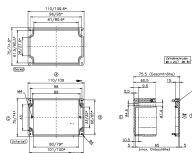

Glass-fibre reinforced polyester housing, Colour: Squirrel grey, RAL: 7000, Cover: Duroplastic polyester, Squirrel grey (RAL 7000)

Article number	Article name	GTIN (EAN)	Packaging unit
<u>4434.1</u>	CP 110/75	4044211114572	1 ST