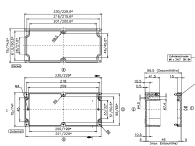

Glass-fibre reinforced polyester housing, Colour: Squirrel grey, RAL: 7000, Cover: Duroplastic polyester, Squirrel grey (RAL 7000)

Article number	Article name	GTIN (EAN)	Packaging unit
<u>4437.1</u>	CP 230/55	4044211114602	1 ST